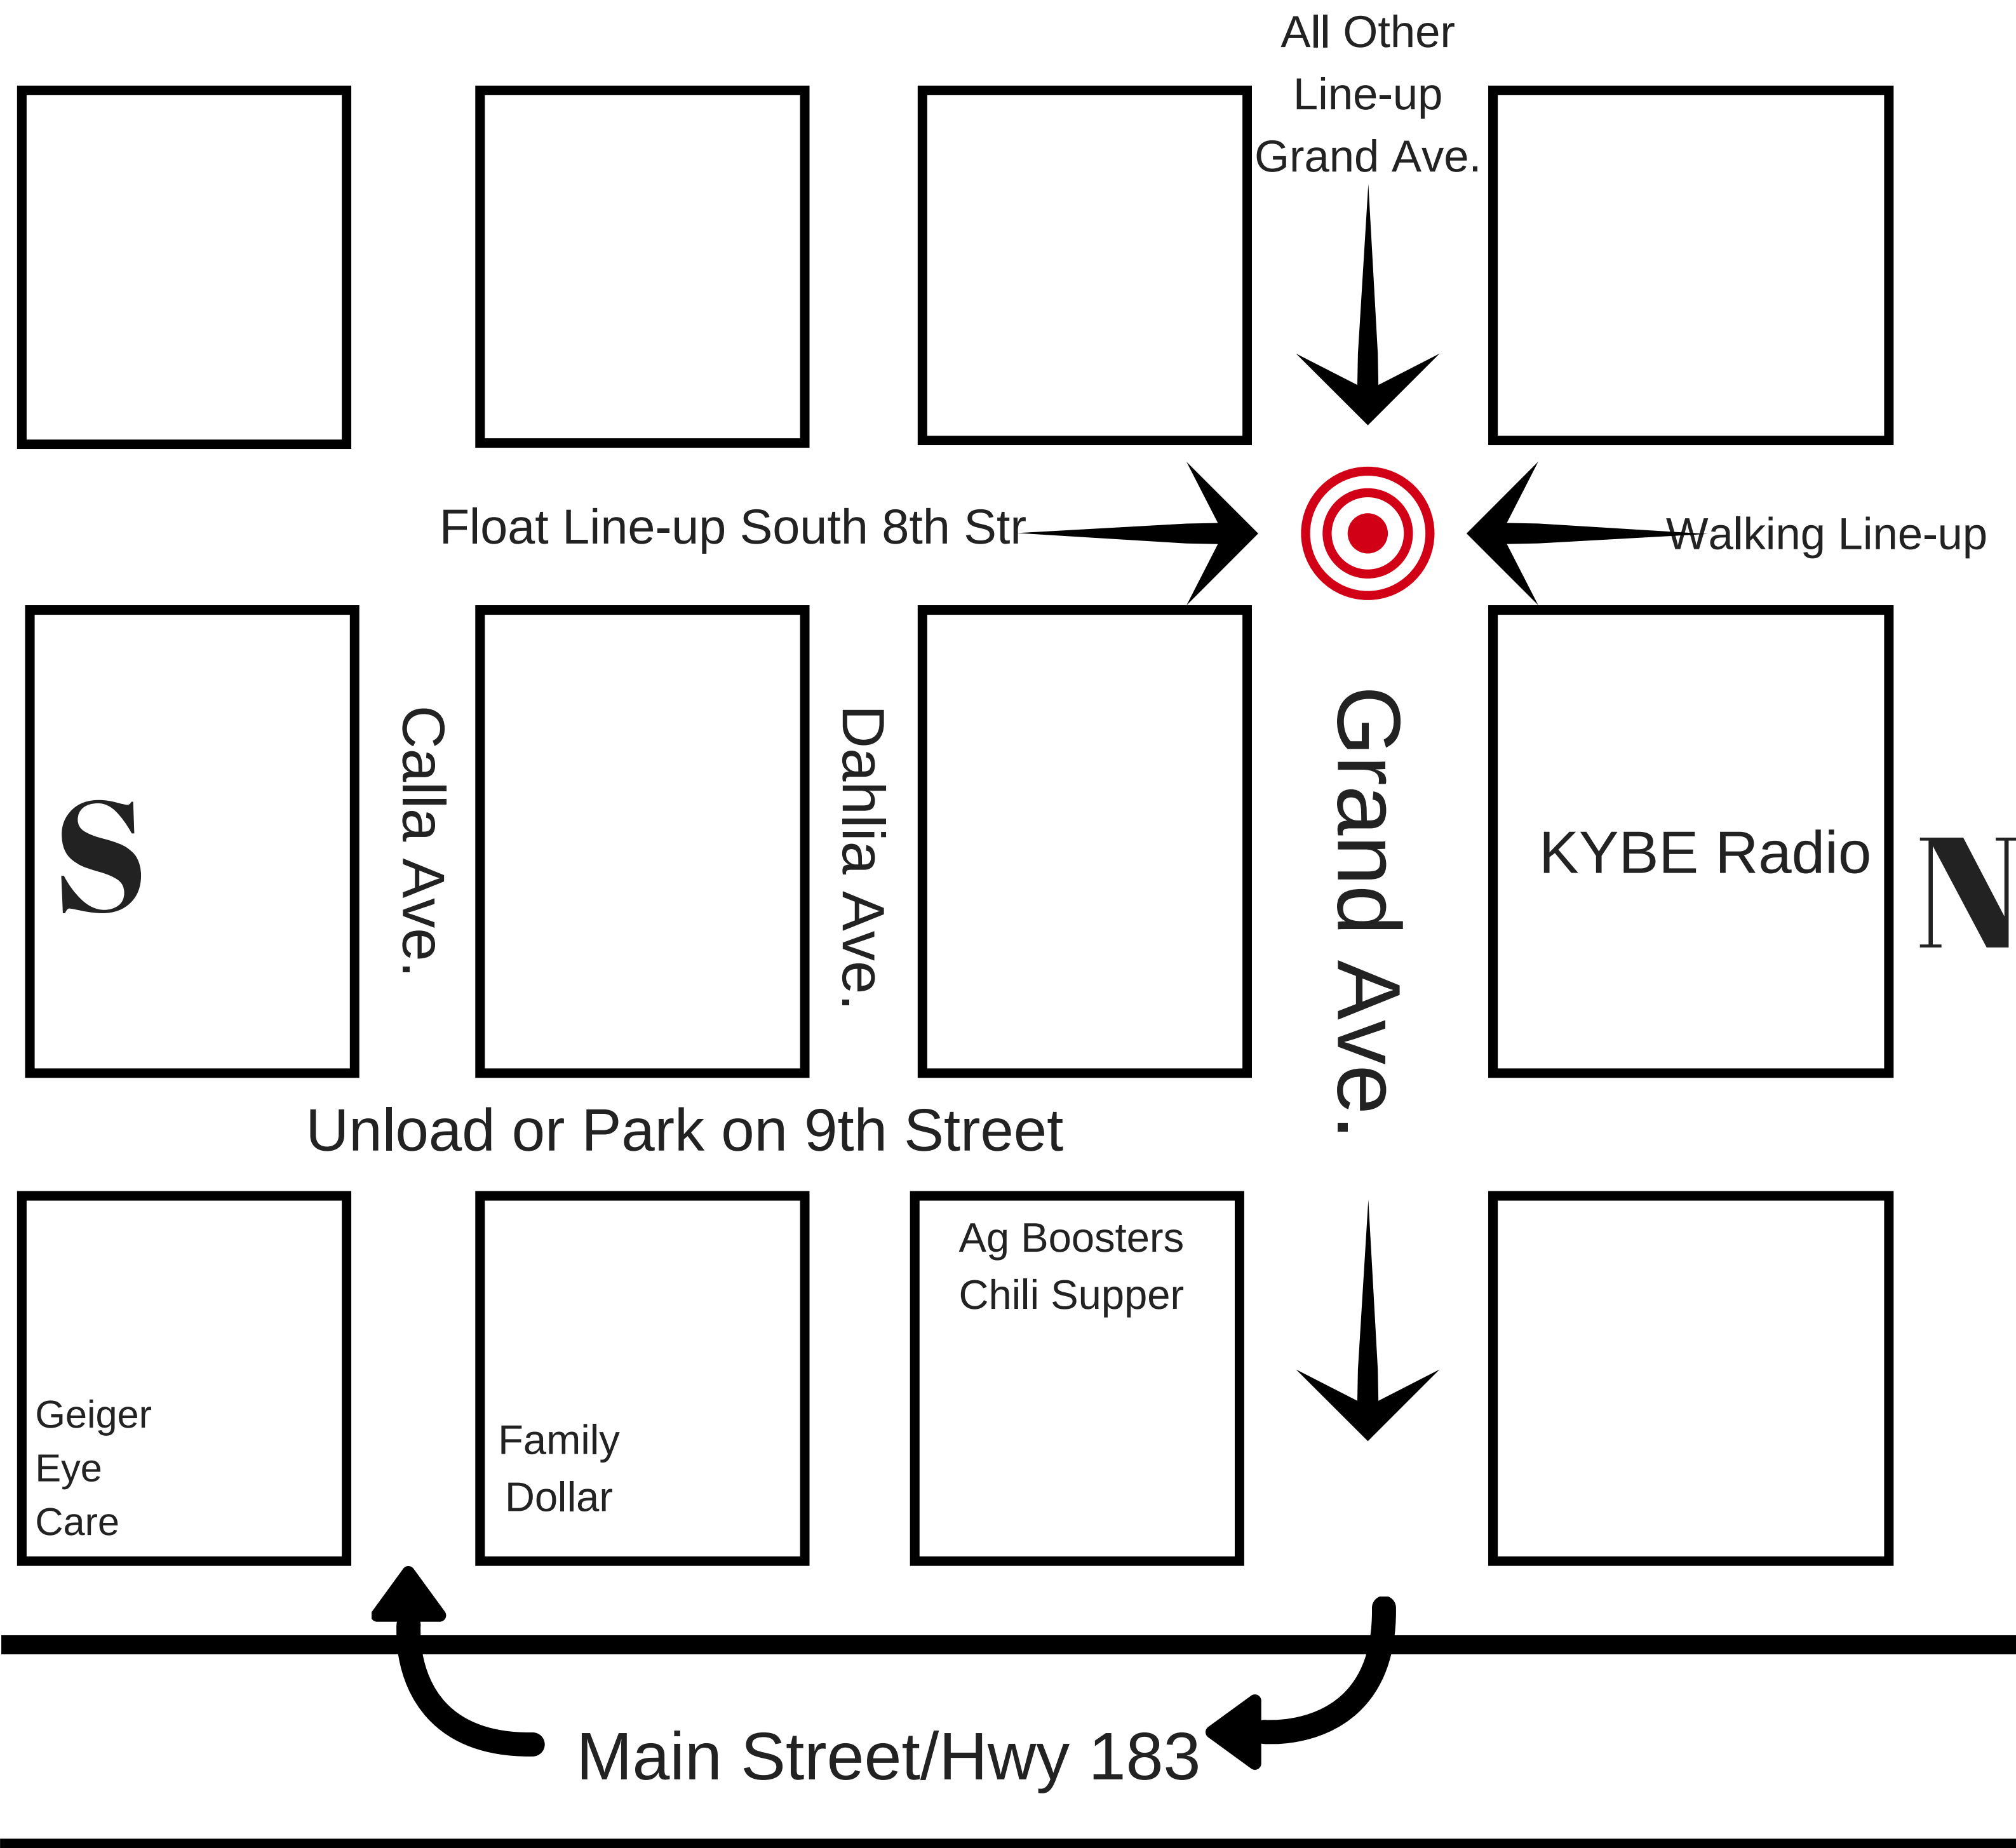

2021 Christmas Parade Route

Thursday, December 16- 5:30 pm

Parade Line Up 4:45 pm

Parade Begins 5:30 pm

Entry Judging in front of KYBE Radio

Chamber Bucks Drawing: KYBE Radio

Ag Boosters Chili Dinner- Lois Long 4:30-7 pm

E